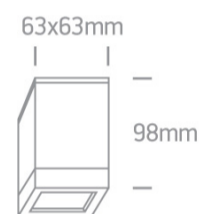

12 Wall & Ceiling>The GU10 Outdoor Cube Lights

67130D/B

35W MR16 GU10 Die Cast, GU10 Outdoor Cubes.

Complies with standard EN60598-1 and any other specific standards

Downloads

Dimensions

Physical Specification

Item Group	12 Wall & Ceiling
Family	The GU10 Outdoor Cube Lights
Order Code	67130D/B
Colour	Black
Material	Die Cast
Shape	Circular
Surface Ceiling	Yes
Indoor	Yes
Outdoor	Yes
Adjustable	No

Electrical Characteristics