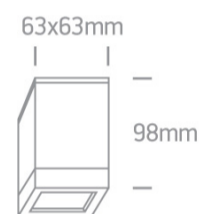

12 Wall &amp; Ceiling&gt;The GU10 Outdoor Cube Lights

**67130D/AN**

35W MR16 GU10 Die Cast, GU10 Outdoor Cubes.

Complies with standard EN60598-1 and any other specific standards

## Dimensions

## Physical Specification

Item Group	12 Wall & Ceiling
Family	The GU10 Outdoor Cube Lights
Order Code	67130D/AN
Colour	Anthracite
Material	Die Cast
Shape	Circular
Surface Ceiling	Yes
Indoor	Yes
Outdoor	Yes
Adjustable	No