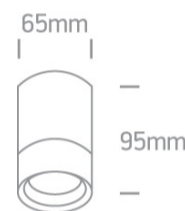

12 Wall & Ceiling>GU10 Outdoor Cylinders Die cast

67130C/W

35W MR16 GU10 Die Cast, GU10 Outdoor Cylinders.

Complies with standard EN60598-1 and any other specific standards

Downloads

Dimensions

Physical Specification

Item Group	12 Wall & Ceiling
Family	GU10 Outdoor Cylinders Die cast
Order Code	67130C/W
Colour	White
Material	Die Cast
Shape	Circular
Height	65
Diameter	95
Surface Ceiling	Yes
Indoor	Yes
Outdoor	Yes
Adjustable	No

Illumination Data

Illumination Diagram

Packing Info

Box Weight	0.310kg
Pcs/Carton	30
Barcode	5291889008231
HS Code	9405409900

Certification & Warranty

Warranty

3 Years

Weee Directive