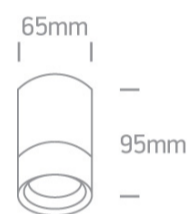

12 Wall &amp; Ceiling&gt;GU10 Outdoor Cylinders Die cast

67130C/G

35W MR16 GU10 Die Cast, GU10 Outdoor Cylinders.

Complies with standard EN60598-1 and any other specific standards

## Dimensions

## Physical Specification

Item Group	12 Wall & Ceiling
Family	GU10 Outdoor Cylinders Die cast
Order Code	67130C/G
Colour	Grey
Material	Die Cast
Shape	Circular
Height	65
Diameter	95
Surface Ceiling	Yes
Indoor	Yes
Outdoor	Yes
Adjustable	No