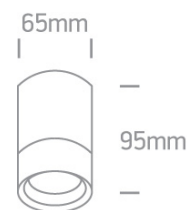

12 Wall & Ceiling>GU10 Outdoor Cylinders Die cast

67130C/BR

35W MR16 GU10 Die Cast, GU10 Outdoor Cylinders.

Complies with standard EN60598-1 and any other specific standards

Downloads

Dimensions

Physical Specification

Item Group	12 Wall & Ceiling
Family	GU10 Outdoor Cylinders Die cast
Order Code	67130C/BR
Colour	Rust Brown
Material	Die Cast
Shape	Circular
Height	65
Diameter	95
Surface Ceiling	Yes
Indoor	Yes
Outdoor	Yes
Adjustable	No