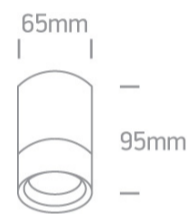

12 Wall & Ceiling>GU10 Outdoor Cylinders Die cast

67130C/B

35W MR16 GU10 Die Cast, GU10 Outdoor Cylinders.

Complies with standard EN60598-1 and any other specific standards

Downloads

Dimensions

Physical Specification

Item Group	12 Wall & Ceiling
Family	GU10 Outdoor Cylinders Die cast
Order Code	67130C/B
Colour	Black
Material	Die Cast
Shape	Circular
Height	65
Diameter	95
Surface Ceiling	Yes
Indoor	Yes
Outdoor	Yes
Adjustable	No

Illumination Data

Illumination Diagram

Packing Info

Box Weight	0.310kg
Pcs/Carton	30
Barcode	5291889057499
HS Code	9405409900

Certification & Warranty

Warranty

3 Years

Weee Directive