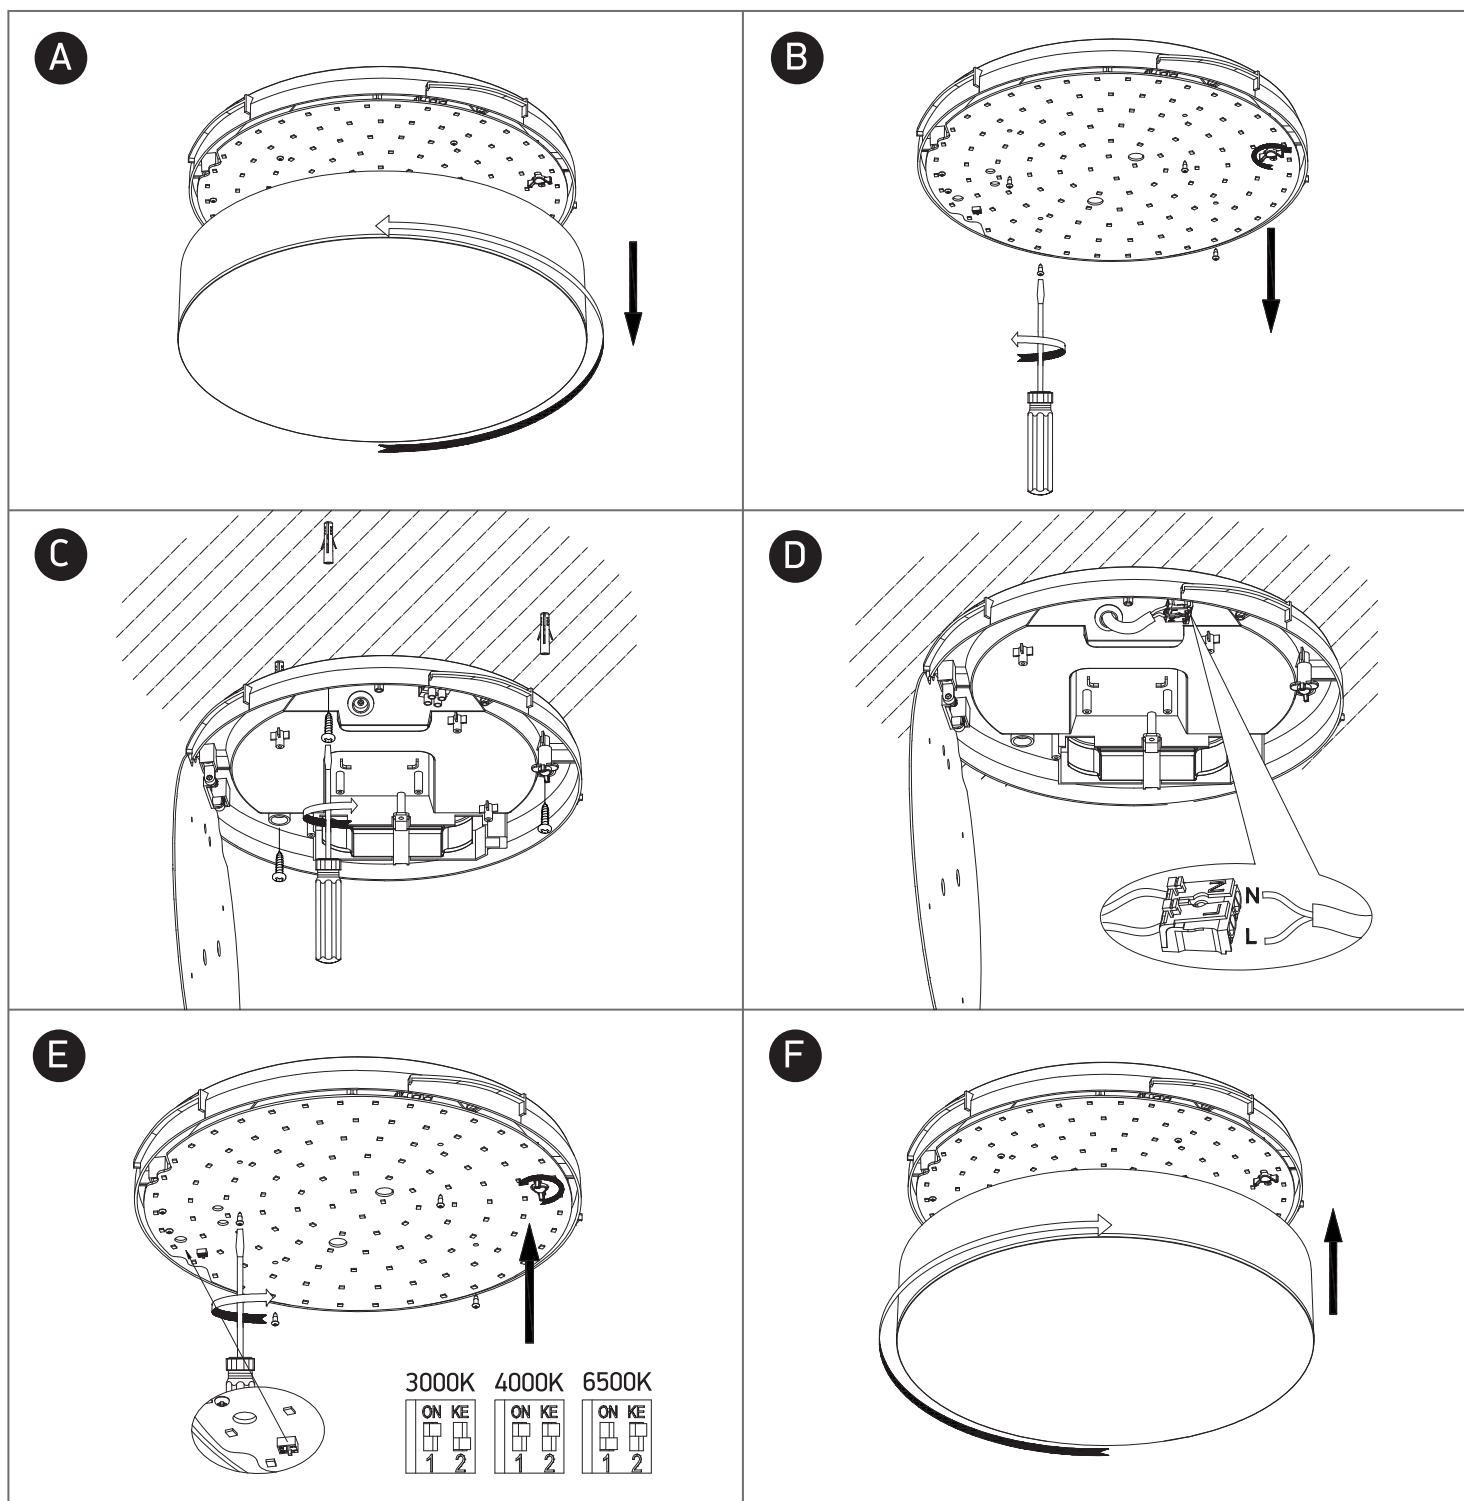

INSTALLATION MANUAL

67498

80
CRI

230V | SMD 2835 | CCT Adjustable | 20W | IP65 | ABS + PC

Warnings:

1. Make sure that the product is installed properly before connecting to electricity.
2. Do not cover the fitting.
3. Maintenance and installation should only be carried out by a professional electrician.