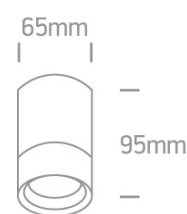

12 Wall & Ceiling>GU10 Outdoor Cylinders Die cast

67130C/AN

35W MR16 GU10 Die Cast, GU10 Outdoor Cylinders.

Complies with standard EN60598-1 and any other specific standards

Downloads

Dimensions

Physical Specification

Item Group	12 Wall & Ceiling
Family	GU10 Outdoor Cylinders Die cast
Order Code	67130C/AN
Colour	Anthracite
Material	Die Cast
Shape	Circular
Height	65
Diameter	95
Surface Ceiling	Yes
Indoor	Yes
Outdoor	Yes
Adjustable	No