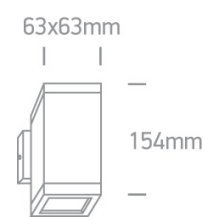

12 Wall &amp; Ceiling&gt;The GU10 Outdoor Cubes Die cast

67130A/W

GU10, 2X35W, wall outdoor cube, IP54.

Complies with standard EN60598-1 and any other specific standards.

## Dimensions

## Physical Specification

Item Group	12 Wall & Ceiling
Family	The GU10 Outdoor Cubes Die cast
Order Code	67130A/W
Colour	White
Material	Die Cast
Shape	Rectangular
Length	63mm
Width	63mm
Height	154mm
Surface Wall	Yes
Indoor	Yes
Outdoor	Yes

## Packing Info

Box Length

9,5cm

Box Width

9cm

Box Height

16cm

Box Weight