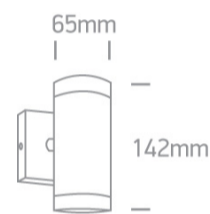

12 Wall & Ceiling>The GU10 Outdoor Wall Cylinders Die cast

67130/G

GU10, 2X35W, wall outdoor cylinder, IP54.

Complies with standard EN60598-1 and any other specific standards.

Downloads

Dimensions

Physical Specification

Item Group	12 Wall & Ceiling
Family	The GU10 Outdoor Wall Cylinders Die cast
Order Code	67130/G
Colour	Grey
Material	Die Cast
Shape	Circular
Height	142mm
Diameter	65mm
Surface Wall	Yes
Indoor	Yes
Outdoor	Yes
Adjustable	No

Electrical Characteristics

Gear	No
------	----

Fitting + Driver

Input Voltage	100-240V
50 Hz	Yes
60 Hz	Yes
Safety Class	
Power(Watts)	2x10W
IP Rating	IP54
Light Source	Replaceable lamp
Lamp Holder	GU10
Number of Lamps	2
Dimmable	N/A
F Mark	

Illumination Data

Illumination Diagram	
----------------------	---

Packing Info

Box Length	12cm
Box Width	9cm
Box Height	15cm
Box Weight	0.588kg
Pcs/Carton	18
Barcode	5291889008187
HS Code	9405413990

Certification & Warranty