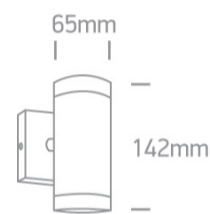

12 Wall & Ceiling>The GU10 Outdoor Wall Lights Die cast

67130/BR

GU10, 2X35W, wall outdoor cylinder, IP54.

Complies with standard EN60598-1 and any other specific standards.

Downloads

Dimensions

Physical Specification

Item Group	12 Wall & Ceiling
Family	The GU10 Outdoor Wall Lights Die cast
Order Code	67130/BR
Colour	Rust Brown
Material	Die Cast
Shape	Circular
Height	142mm
Diameter	65mm
Surface Wall	Yes
Indoor	Yes
Outdoor	Yes
Adjustable	No

Electrical Characteristics

Gear	No
------	----

Fitting + Driver

Input Voltage	100-240V
50 Hz	Yes
60 Hz	Yes
Safety Class	
Power(Watts)	2x10W
IP Rating	IP54
Light Source	Replaceable lamp
Lamp Holder	GU10
Number of Lamps	2
Dimmable	N/A
F Mark	

Illumination Data

Illumination Diagram	
----------------------	---

Packing Info

Box Length	12cm
Box Width	9cm
Box Height	15cm
Box Weight	0.588kg
Pcs/Carton	18
Barcode	5291889021186
HS Code	9405413990

Certification & Warranty