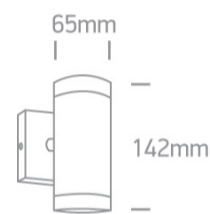

12 Wall & Ceiling>The GU10 Outdoor Wall Cylinders Die cast

67130/B

GU10, 2X35W, wall outdoor cylinder, IP54.

Complies with standard EN60598-1 and any other specific standards.

Downloads

Dimensions

Physical Specification

Item Group	12 Wall & Ceiling
Family	The GU10 Outdoor Wall Cylinders Die cast
Order Code	67130/B
Colour	Black
Material	Die Cast
Shape	Circular
Height	142mm
Diameter	65mm
Surface Wall	Yes
Indoor	Yes
Outdoor	Yes
Adjustable	No

Electrical Characteristics

Gear	No
Fitting + Driver	
Input Voltage	100-240V
50 Hz	Yes
60 Hz	Yes
Safety Class	
Power(Watts)	2x10W
IP Rating	IP54
Light Source	Replaceable lamp
Lamp Holder	GU10
Number of Lamps	2
Dimmable	N/A
F Mark	

Illumination Data

Illumination Diagram

Packing Info

Box Length	12cm
Box Width	9cm
Box Height	15cm
Box Weight	0.588kg
Pcs/Carton	18
Barcode	5291889059967
HS Code	9405413990

Certification & Warranty

switch to
one light!