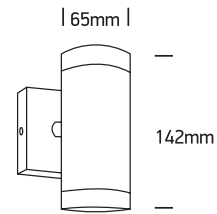

# INSTALLATION MANUAL

67130

100-240V | MR16 | GU10 | 2x10W | IP54 | Die cast