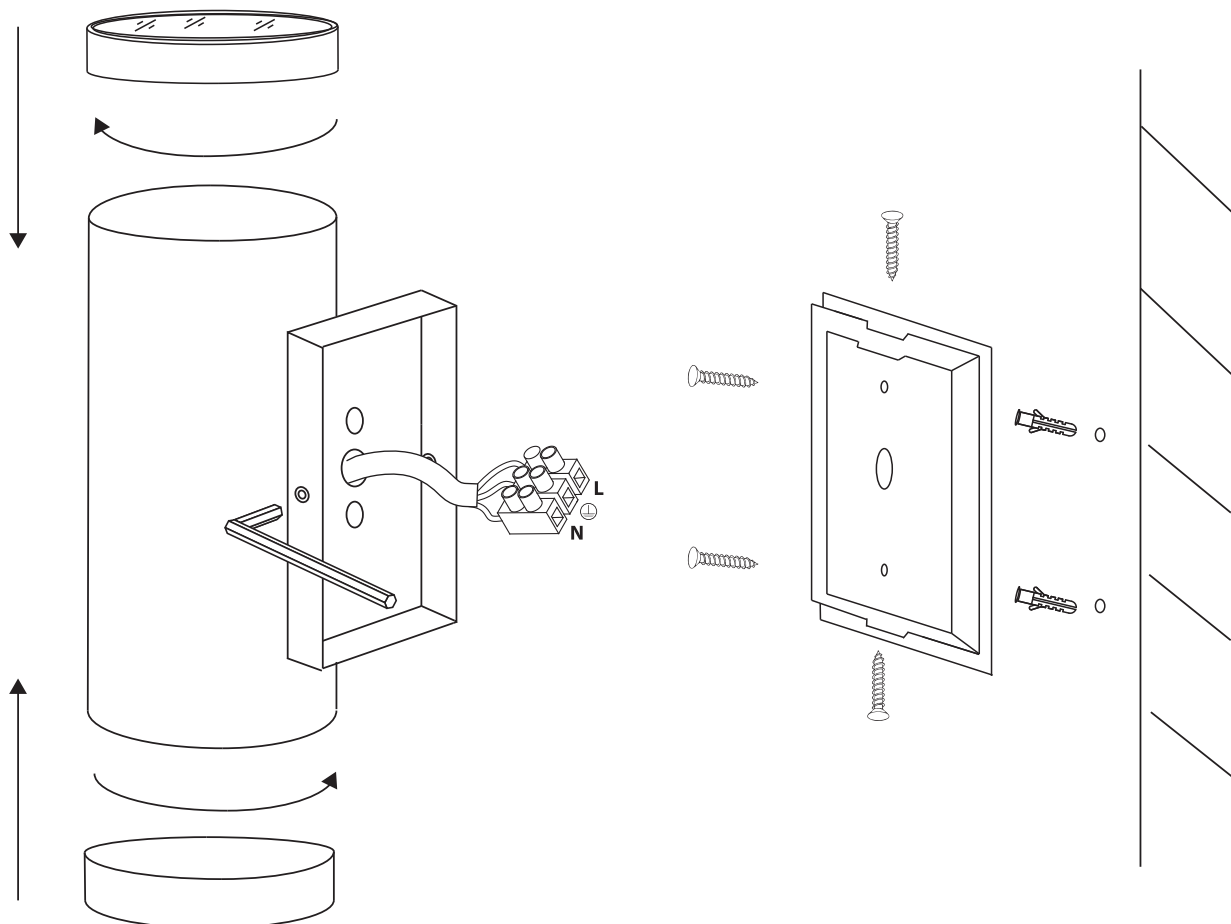

# INSTALLATION MANUAL

67130

100-240V | MR16 | GU10 | 2x10W | IP54 | Die cast

## Warnings:

1. Make sure that the product is installed properly before connecting to electricity.
2. Do not cover the fitting.
3. Maintenance and installation should only be carried out by a professional electrician.