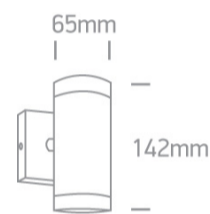

12 Wall &amp; Ceiling&gt;The GU10 Outdoor Wall Cylinders Die cast

67130/AN

GU10, 2X35W, wall outdoor cylinder, IP54.

Complies with standard EN60598-1 and any other specific standards.

## Dimensions

## Physical Specification

Item Group	12 Wall & Ceiling
Family	The GU10 Outdoor Wall Cylinders Die cast
Order Code	67130/AN
Colour	Anthracite
Material	Die Cast
Shape	Circular
Height	142mm
Diameter	65mm
Surface Wall	Yes
Indoor	Yes
Outdoor	Yes
Adjustable	No

## Packing Info

Box Length	12cm
Box Width	9cm
Box Height	15cm
Box Weight	0.588kg
Pcs/Carton	18
Barcode	5291889042303
HS Code	9405413990