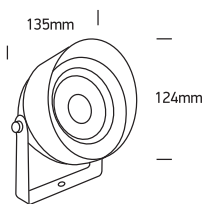

INSTALLATION MANUAL

67488C

ecolight

230V | COB LED | 14W | IP65 | Die cast

Supplied with spike.
Complete with 300mA driver.

80
CRI

150cm
S

one
LIGHT