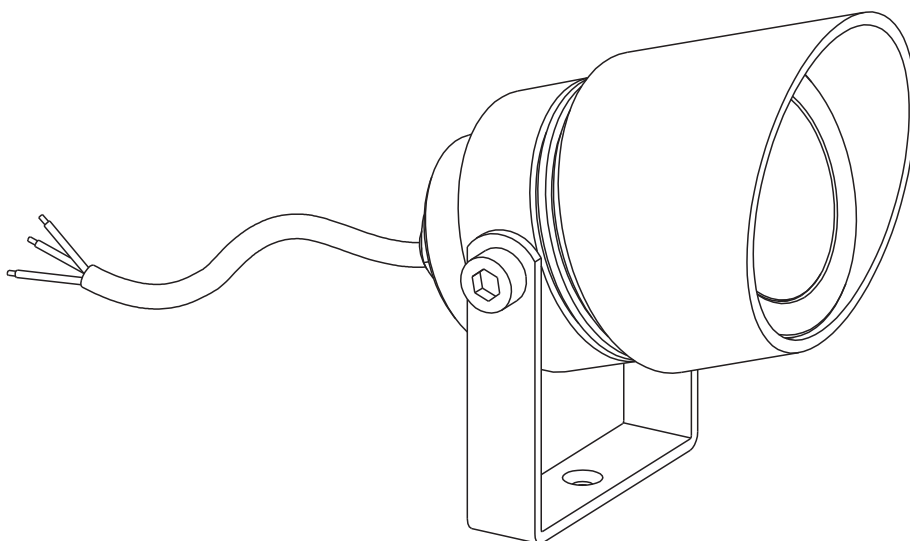

INSTALLATION MANUAL

67488C

ecolight

230V | COB LED | 14W | IP65 | Die cast

Supplied with spike.
Complete with 300mA driver.

80
CRI

150cm
S

one
LIGHT