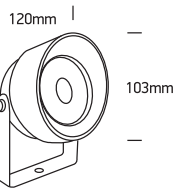

INSTALLATION MANUAL

67488B

ecolight

CE

RoHS

80 CRI

150cm

S

230V | COB LED | 11W | IP65 | Die cast

Supplied with spike.
Complete with 250mA driver.

80 CRI

150cm

Warnings:

1. Make sure that the product is installed properly before connecting to electricity.
2. Do not cover the fitting.
3. Maintenance and installation should only be carried out by a professional electrician.