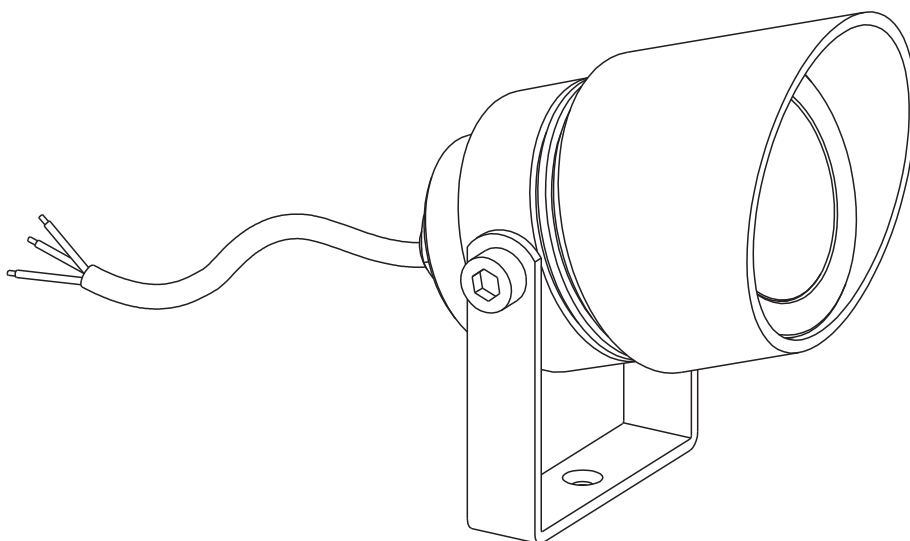

INSTALLATION MANUAL

67488B

ecolight

CE

RoHS

80 CRI

150cm

S

230V | COB LED | 11W | IP65 | Die cast

Supplied with spike.
Complete with 250mA driver.

80 CRI

150cm

Warnings:

1. Make sure that the product is installed properly before connecting to electricity.
2. Do not cover the fitting.
3. Maintenance and installation should only be carried out by a professional electrician.