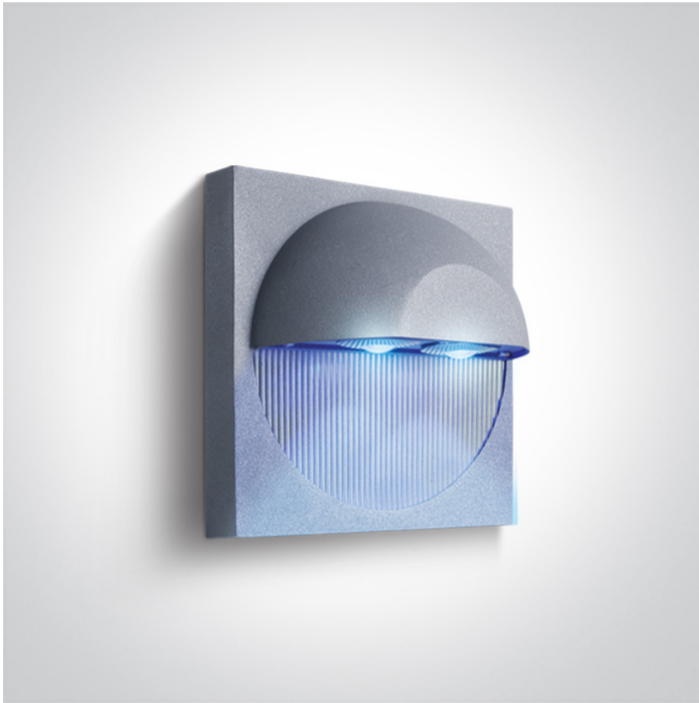

13 Wall &amp; Ceiling LED&gt;Outdoor Wall Lights Die cast

67124/G/BL

2x1W LED wall light, IP54, ideal for both indoor and outdoor installation.

Supplied with non-dimmable LED driver.

Complies with standard EN60598-1 and any other specific standards.

## Physical Specification

Item Group	13 Wall & Ceiling LED
Family	Outdoor Wall Lights Die cast
Order Code	67124/G/BL
Colour	Grey
Material	Die Cast
Shape	Rectangular
Length	130mm
Width	130mm
Height	63mm
Surface Wall	Yes
Indoor	Yes
Outdoor	Yes