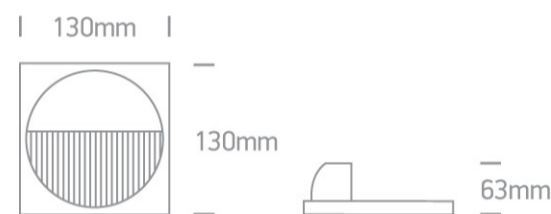

13 Wall &amp; Ceiling LED&gt;Outdoor Wall Lights Die cast

67124/G/BL

2x1W LED wall light, IP54, ideal for both indoor and outdoor installation.

Supplied with non-dimmable LED driver.

Complies with standard EN60598-1 and any other specific standards.

## Dimensions

## Physical Specification

Item Group	13 Wall & Ceiling LED
Family	Outdoor Wall Lights Die cast
Order Code	67124/G/BL
Colour	Grey
Material	Die Cast
Shape	Rectangular
Length	130mm
Width	130mm
Height	63mm
Surface Wall	Yes
Indoor	Yes
Outdoor	Yes