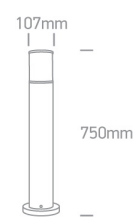

20 Garden & Underwater>The E27 Tube Lights Die cast

67102/G

20W, E27 Tubes Lights IP54.

Complies with standard EN60598-1 and any other specific standards.

Downloads

Dimensions

Physical Specification

Item Group	20 Garden & Underwater
Family	The E27 Tube Lights Die cast
Order Code	67102/G
Colour	Grey
Material	Die Cast
Shape	Circular
Height	750mm
Diameter	107mm
Surface Floor/Ground	Yes
Outdoor	Yes
Adjustable	No