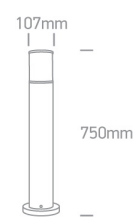

20 Garden & Underwater>The E27 Tube Lights Die cast

67102/BR

20W, E27 Tubes Lights IP54.

Complies with standard EN60598-1 and any other specific standards.

Downloads

Dimensions

Physical Specification

Item Group	20 Garden & Underwater
Family	The E27 Tube Lights Die cast
Order Code	67102/BR
Colour	Rust Brown
Material	Die Cast
Shape	Circular
Height	750mm
Diameter	107mm
Surface Floor/Ground	Yes
Outdoor	Yes
Adjustable	No