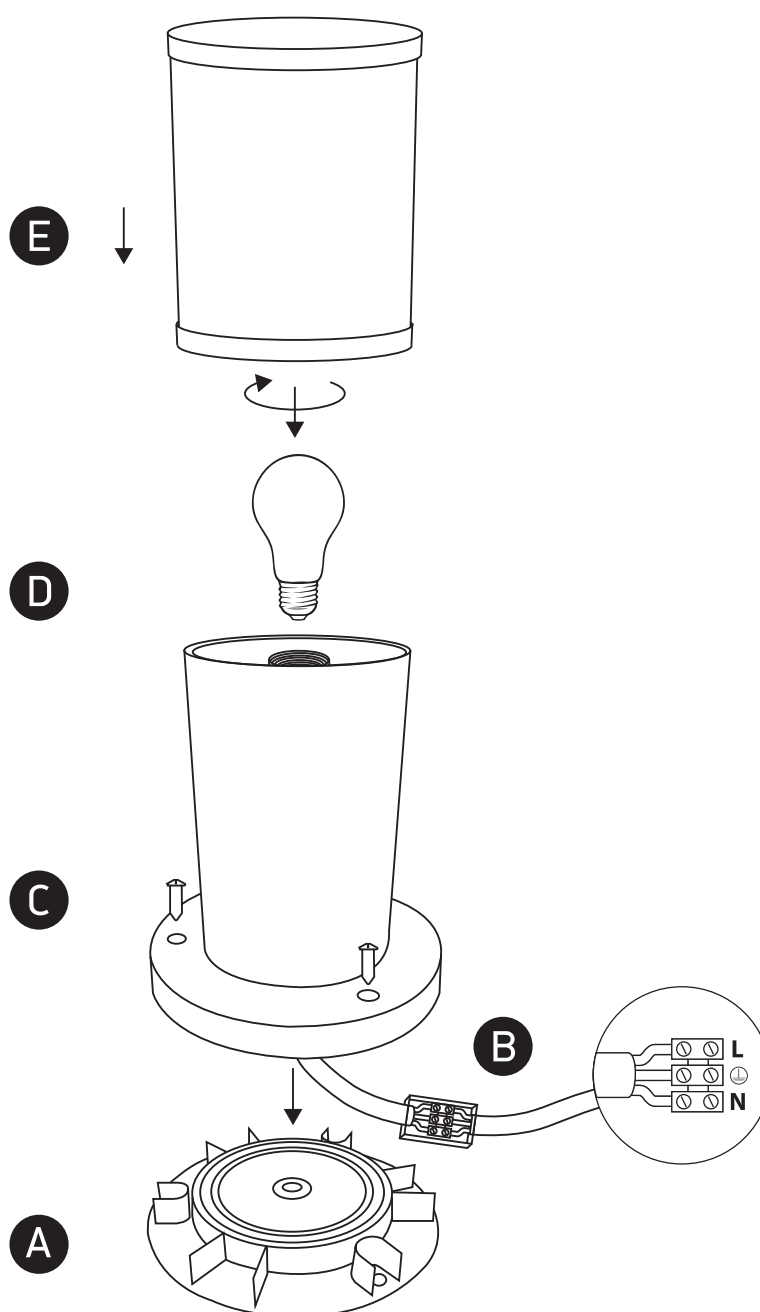

INSTALLATION MANUAL

67100, 67102

100-240V | E27 | 20W | IP54 | Die cast

Warnings:

1. Make sure that the product is installed properly before connecting to electricity.
2. Do not cover the fitting.
3. Maintenance and installation should only be carried out by a professional electrician.