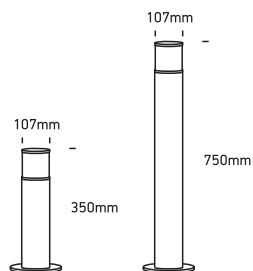

INSTALLATION MANUAL

67100, 67102

100-240V | E27 | 20W | IP54 | Die cast

Warnings:

1. Make sure that the product is installed properly before connecting to electricity.
2. Do not cover the fitting.
3. Maintenance and installation should only be carried out by a professional electrician.