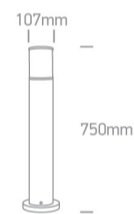

20 Garden & Underwater>The E27 Tube Lights Die cast

67102/B

20W, E27 Tubes Lights IP54.

Complies with standard EN60598-1 and any other specific standards.

Downloads

Dimensions

Physical Specification

Item Group	20 Garden & Underwater
Family	The E27 Tube Lights Die cast
Order Code	67102/B
Colour	Black
Material	Die Cast
Shape	Circular
Height	750mm
Diameter	107mm
Surface Floor/Ground	Yes
Outdoor	Yes
Adjustable	No