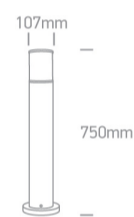

20 Garden & Underwater>The E27 Tube Lights Die cast

67102/AN

20W, E27 Tubes Lights IP54.

Complies with standard EN60598-1 and any other specific standards.

Downloads

Dimensions

Physical Specification

Item Group	20 Garden & Underwater
Family	The E27 Tube Lights Die cast
Order Code	67102/AN
Colour	Anthracite
Material	Die Cast
Shape	Circular
Height	750mm
Diameter	107mm
Surface Floor/Ground	Yes
Outdoor	Yes
Adjustable	No