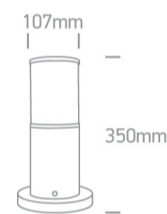

20 Garden & Underwater>The E27 Tube Lights Die cast

67100/G

20W, E27 Tubes Lights IP54.

Complies with standard EN60598-1 and any other specific standards.

Downloads

Dimensions

Physical Specification

Item Group	20 Garden & Underwater
Family	The E27 Tube Lights Die cast
Order Code	67100/G
Colour	Grey
Material	Die Cast
Shape	Circular
Height	350mm
Diameter	107mm
Inground	Yes
Outdoor	Yes
Adjustable	No