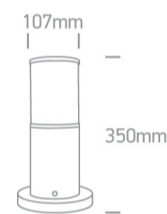

20 Garden &amp; Underwater&gt;The E27 Tube Lights Die cast

67100/BR

20W, E27 Tubes Lights IP54.

Complies with standard EN60598-1 and any other specific standards.

## Dimensions

## Physical Specification

Item Group	20 Garden & Underwater
Family	The E27 Tube Lights Die cast
Order Code	67100/BR
Colour	Rust Brown
Material	Die Cast
Shape	Circular
Height	350mm
Diameter	107mm
Inground	Yes
Outdoor	Yes
Adjustable	No