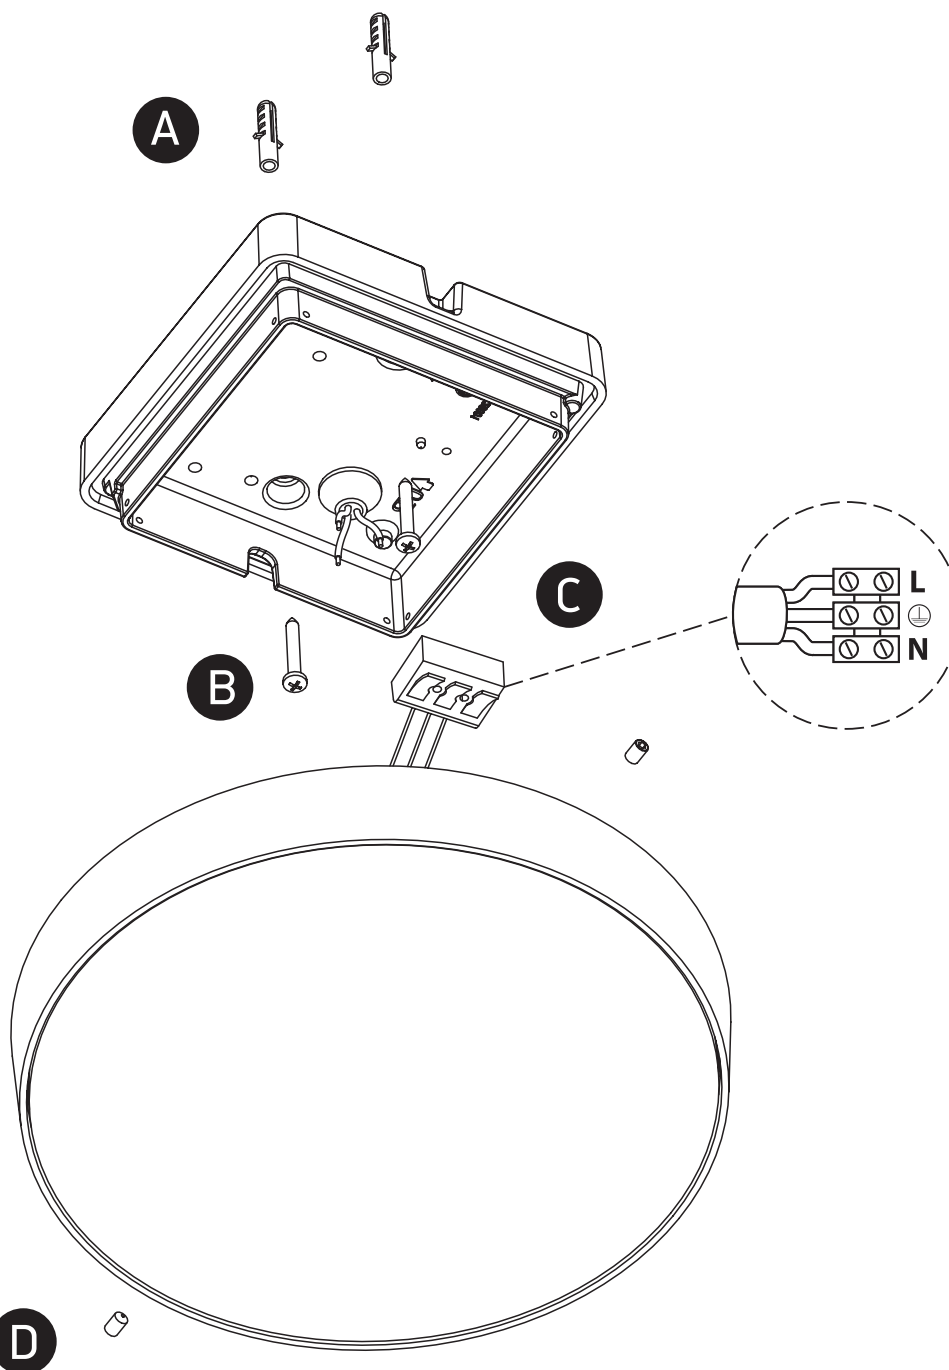

INSTALLATION MANUAL

67478

ecolight

DARK
LIGHT

238mm

54mm

one
LIGHT

230V | SMD 2835 | 12W | IP65 | Die cast + PC

Complete with 300mA driver.

80
CRI

Warnings:

1. Make sure that the product is installed properly before connecting to electricity.
2. Do not cover the fitting.
3. Maintenance and installation should only be carried out by a professional electrician.