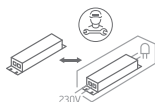

INSTALLATION MANUAL

67478

ecolight

DARK
LIGHT

238mm

54mm

one
LIGHT

230V | SMD 2835 | 12W | IP65 | Die cast + PC

Complete with 300mA driver.

80
CRI

Warnings:

1. Make sure that the product is installed properly before connecting to electricity.
2. Do not cover the fitting.
3. Maintenance and installation should only be carried out by a professional electrician.