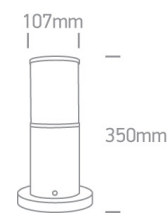

20 Garden &amp; Underwater&gt;The E27 Tube Lights Die cast

67100/B

20W, E27 Tubes Lights IP54.

Complies with standard EN60598-1 and any other specific standards.

## Dimensions

## Physical Specification

Item Group	20 Garden & Underwater
Family	The E27 Tube Lights Die cast
Order Code	67100/B
Colour	Black
Material	Die Cast
Shape	Circular
Height	350mm
Diameter	107mm
Inground	Yes
Outdoor	Yes
Adjustable	No