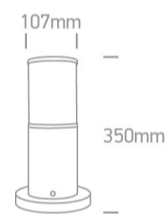

20 Garden & Underwater>The E27 Tube Lights Die cast

67100/AN

20W, E27 Tubes Lights IP54.

Complies with standard EN60598-1 and any other specific standards.

Downloads

Dimensions

Physical Specification

Item Group	20 Garden & Underwater
Family	The E27 Tube Lights Die cast
Order Code	67100/AN
Colour	Anthracite
Material	Die Cast
Shape	Circular
Height	350mm
Diameter	107mm
Inground	Yes
Outdoor	Yes
Adjustable	No