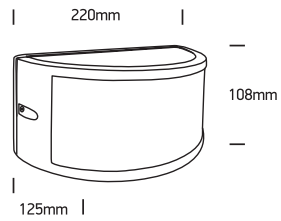

# INSTALLATION MANUAL

67474B

**ecolight** |    | **80 CRI**

230V | 10W | IP54 | Die cast

AC LED.

**one**  
LIGHT