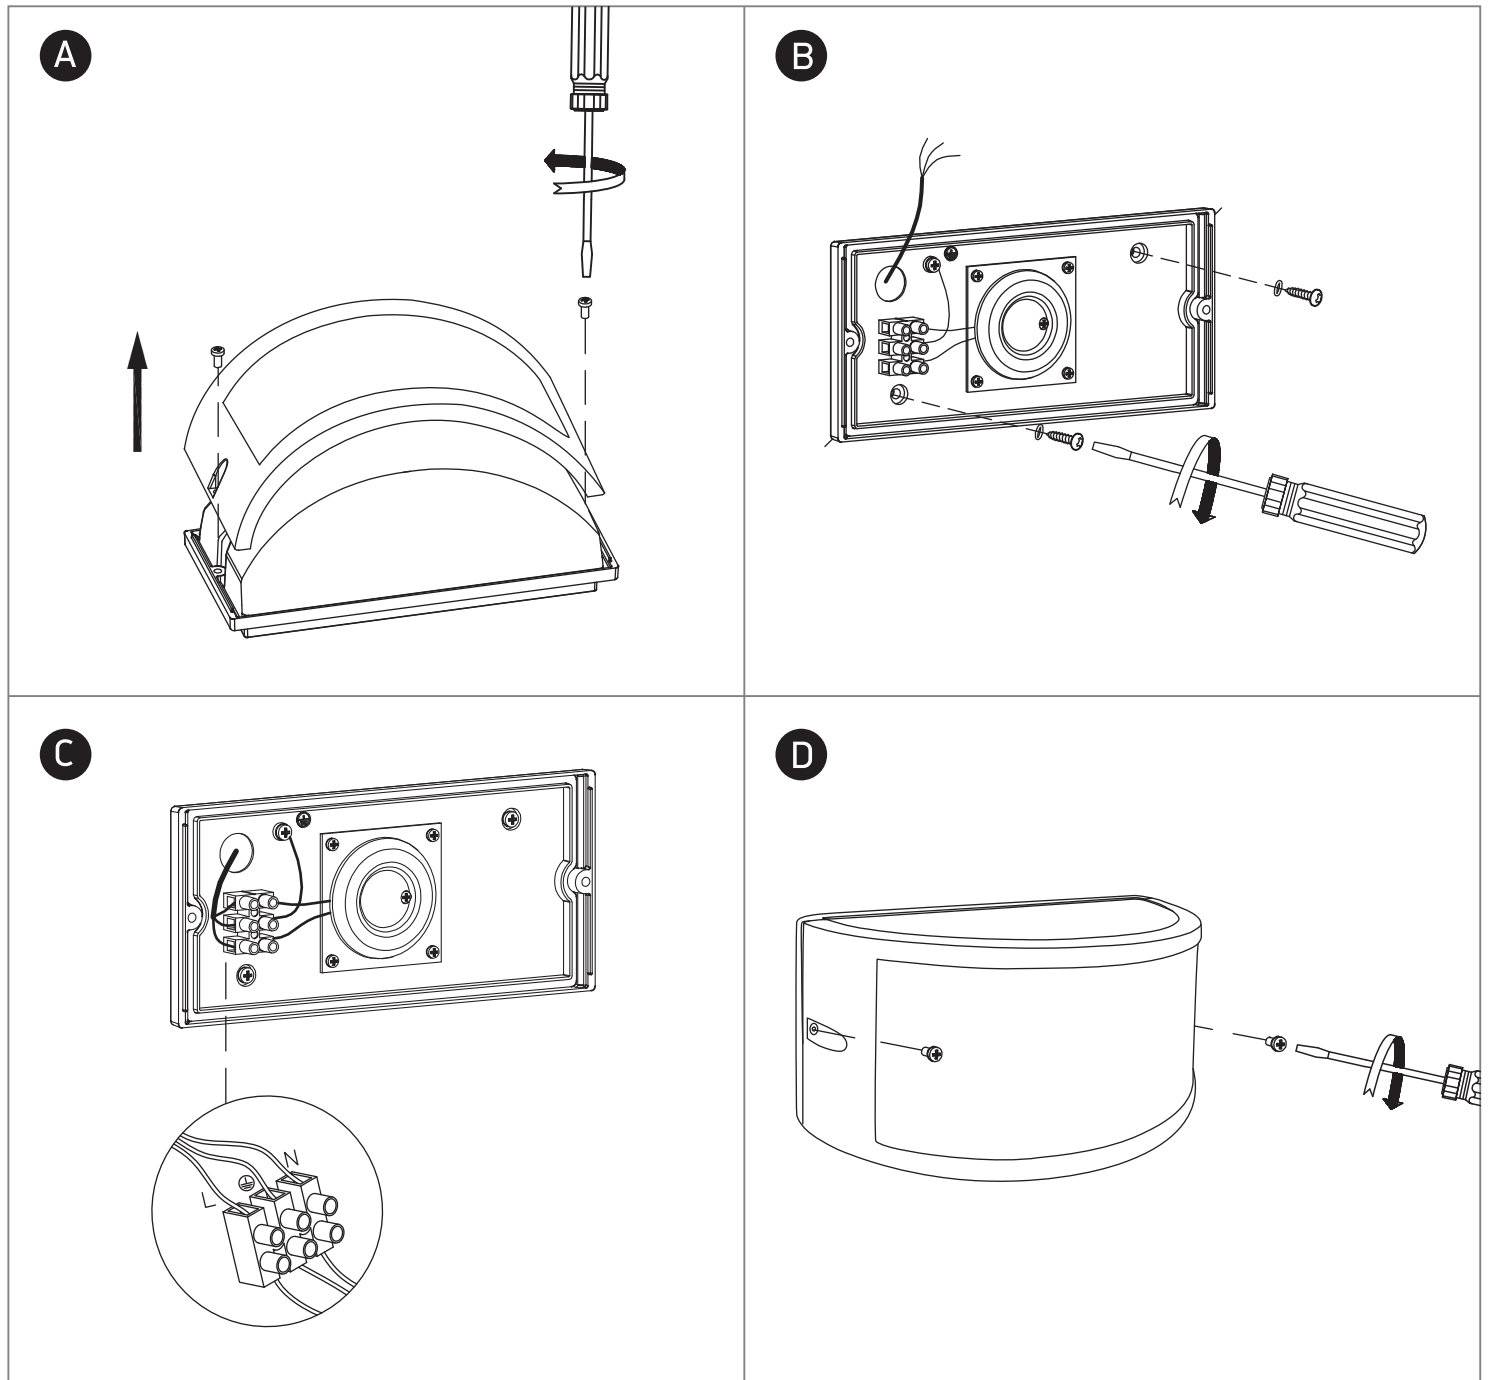

# INSTALLATION MANUAL

67474B

**ecolight** |    | **80 CRI**

230V | 10W | IP54 | Die cast

AC LED.

**one**  
LIGHT