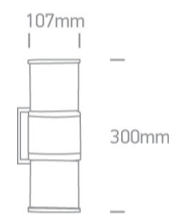

20 Garden & Underwater>The E27 Tube Lights Die cast

67098/G

2X20W, E27 Garden Tube Lights IP54.

Complies with standard EN60598-1 and any other specific standards.

Downloads

Dimensions

Physical Specification

Item Group	20 Garden & Underwater
Family	The E27 Tube Lights Die cast
Order Code	67098/G
Colour	Grey
Material	Die Cast
Shape	Rectangular
Length	107mm
Width	300mm
Surface Wall	Yes
Outdoor	Yes
Adjustable	No