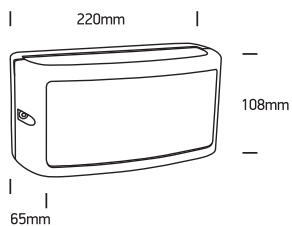

INSTALLATION MANUAL

67474A

ecolight

80
CRI

230V | 10W | IP54 | Die cast

AC LED.

one
LIGHT

Warnings: