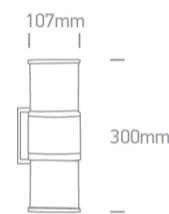

20 Garden & Underwater>The E27 Tube Lights Die cast

67098/BR

2X20W, E27 Garden Tube Lights IP54.

Complies with standard EN60598-1 and any other specific standards.

Downloads

Dimensions

Physical Specification

Item Group	20 Garden & Underwater
Family	The E27 Tube Lights Die cast
Order Code	67098/BR
Colour	Rust Brown
Material	Die Cast
Shape	Rectangular
Length	107mm
Width	300mm
Surface Wall	Yes
Outdoor	Yes
Adjustable	No