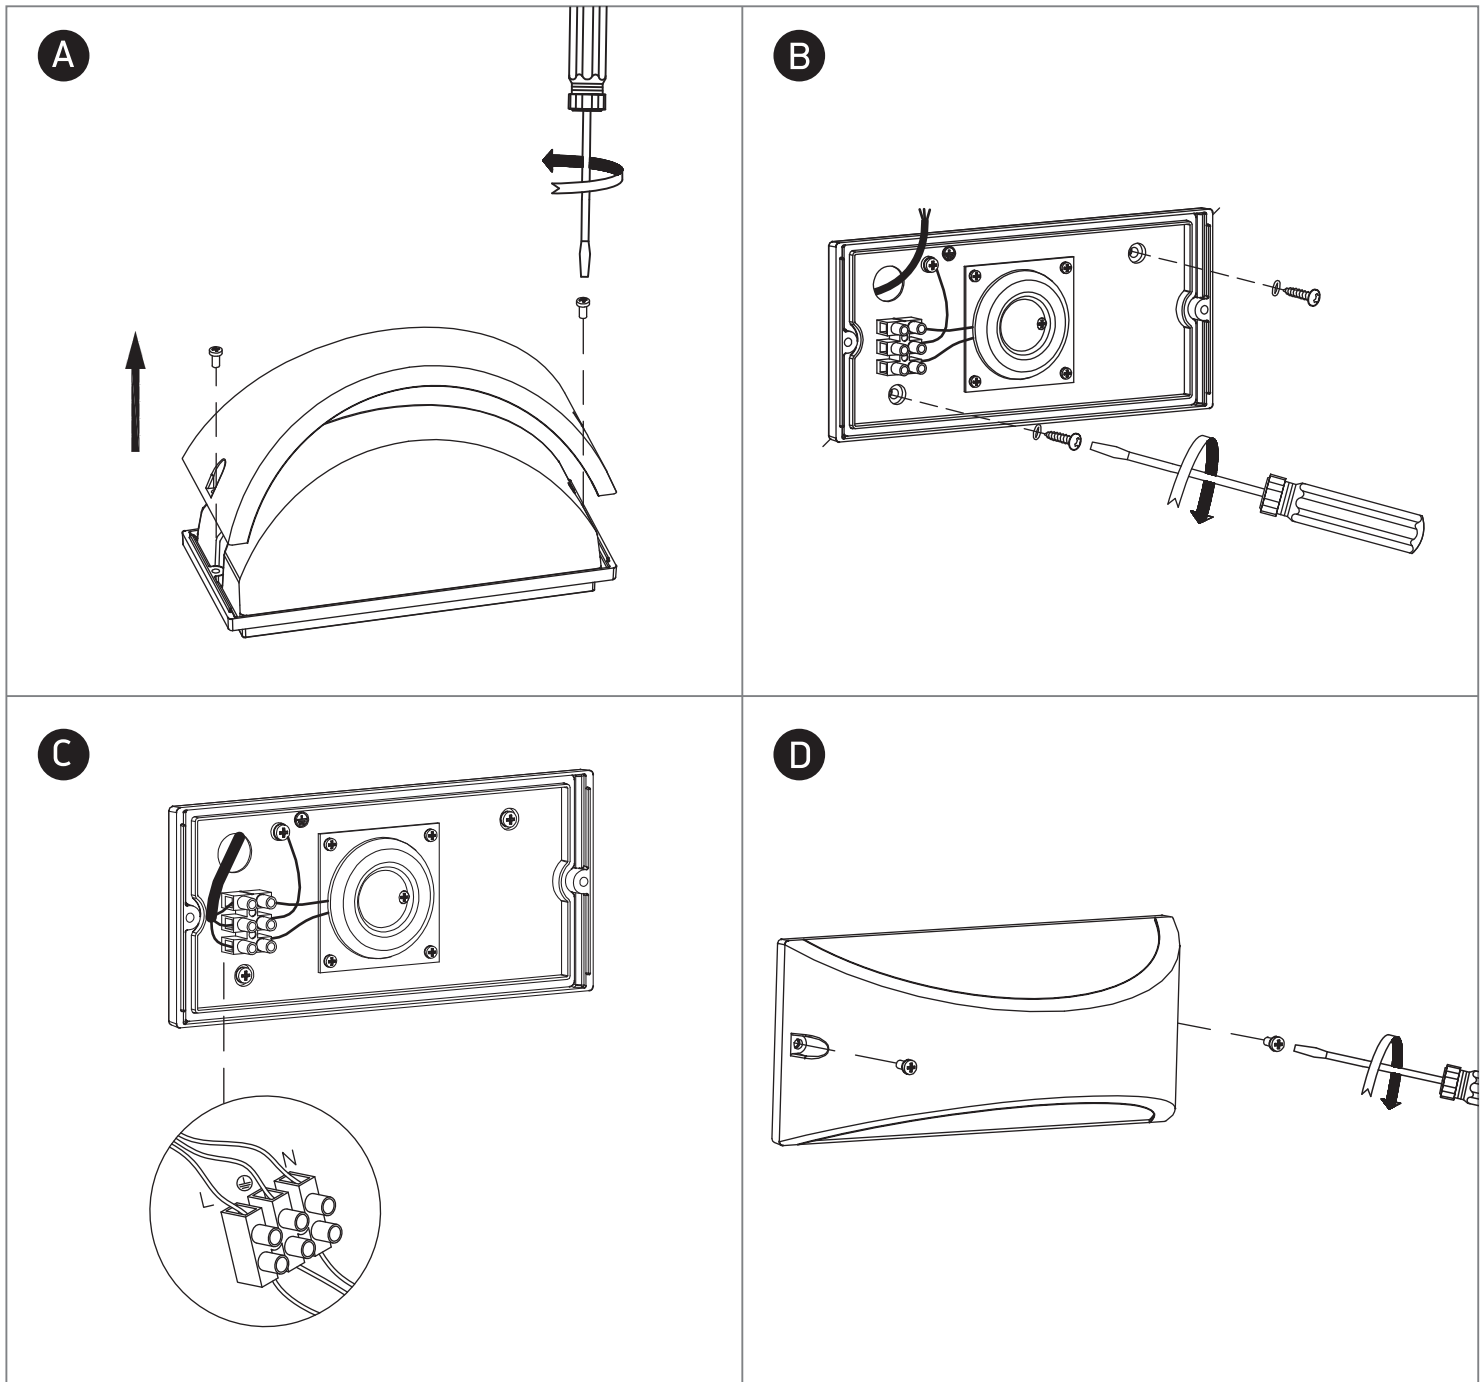

INSTALLATION MANUAL

67474

ecolight

80
CRI

230V | 10W | IP54 | Die cast

AC LED.

one
LIGHT

Warnings: