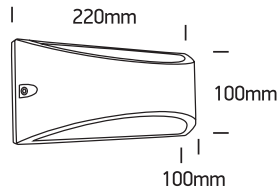

INSTALLATION MANUAL

67474

ecolight

80
CRI

230V | 10W | IP54 | Die cast

AC LED.

one
LIGHT

Warnings: