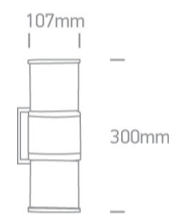

20 Garden & Underwater>The E27 Tube Lights Die cast

67098/AN

2X20W, E27 Garden Tube Lights IP54.

Complies with standard EN60598-1 and any other specific standards.

Downloads

Dimensions

Physical Specification

Item Group	20 Garden & Underwater
Family	The E27 Tube Lights Die cast
Order Code	67098/AN
Colour	Anthracite
Material	Die Cast
Shape	Rectangular
Length	107mm
Width	300mm
Surface Wall	Yes
Outdoor	Yes
Adjustable	No