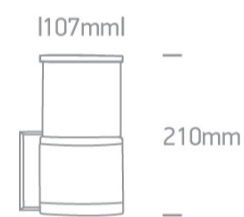

20 Garden & Underwater>The E27 Tube Lights Die cast

67094/G

20W, E27 Garden Tube Lights IP54.

Complies with standard EN60598-1 and any other specific standards.

Downloads

Dimensions

Physical Specification

| | |
|--------------|------------------------------|
| Item Group | 20 Garden & Underwater |
| Family | The E27 Tube Lights Die cast |
| Order Code | 67094/G |
| Colour | Grey |
| Material | Die Cast |
| Shape | Rectangular |
| Length | 107mm |
| Width | 210mm |
| Surface Wall | Yes |
| Outdoor | Yes |
| Adjustable | No |