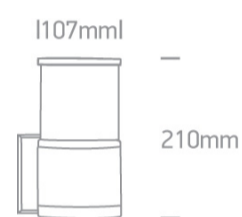

20 Garden & Underwater>The E27 Tube Lights Die cast

67094/BR

20W, E27 Garden Tube Lights IP54.

Complies with standard EN60598-1 and any other specific standards.

Downloads

Dimensions

Physical Specification

Item Group	20 Garden & Underwater
Family	The E27 Tube Lights Die cast
Order Code	67094/BR
Colour	Rust Brown
Material	Die Cast
Shape	Rectangular
Length	107mm
Width	210mm
Surface Wall	Yes
Outdoor	Yes
Adjustable	No