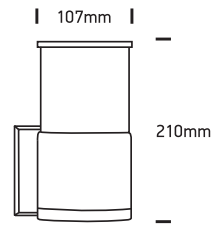

INSTALLATION MANUAL

67094

100-240V | E27 | 20W | IP54 | Die cast

Warnings:

1. Make sure that the product is installed properly before connecting to electricity.
2. Do not cover the fitting.
3. Maintenance and installation should only be carried out by a professional electrician.