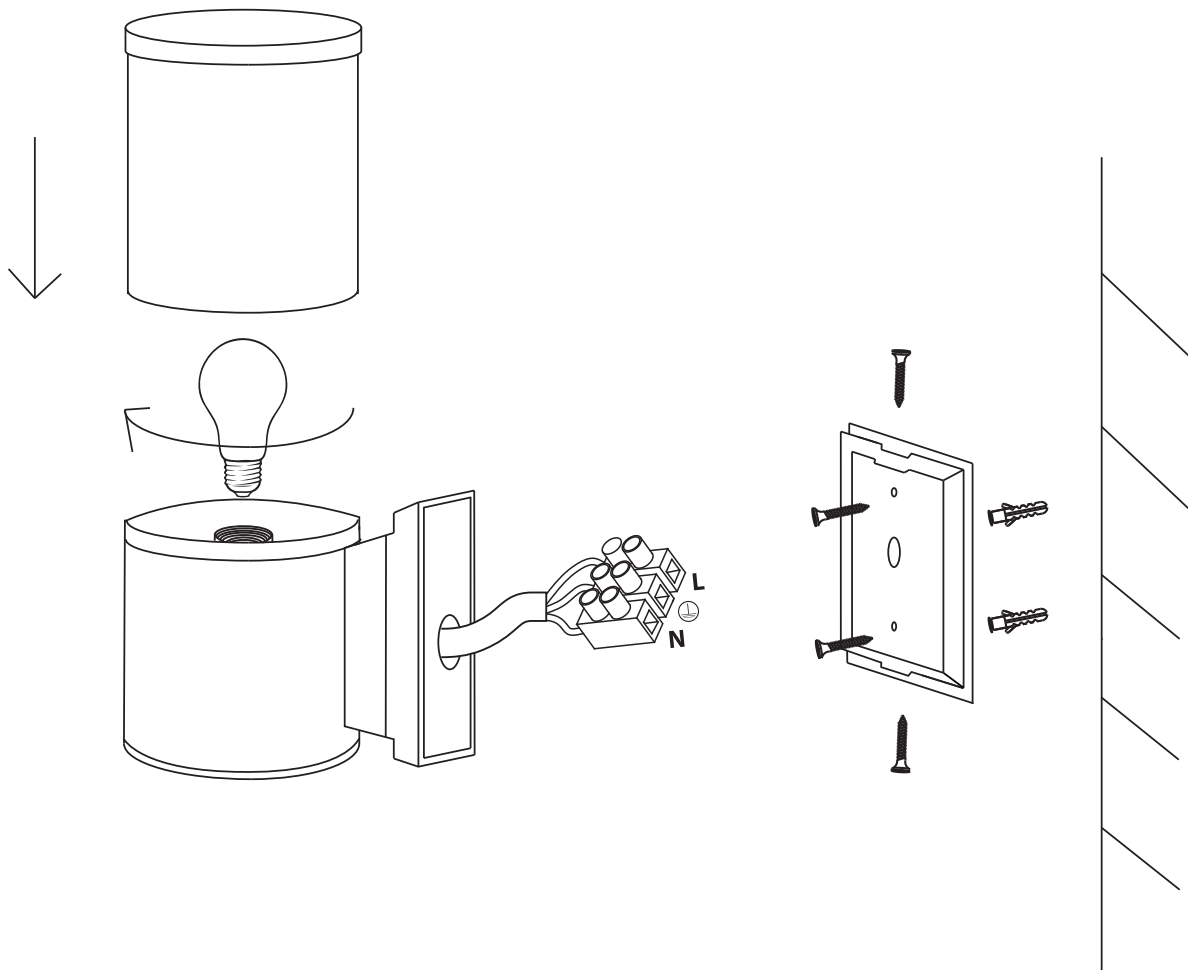

INSTALLATION MANUAL

67094

100-240V | E27 | 20W | IP54 | Die cast

Warnings:

1. Make sure that the product is installed properly before connecting to electricity.
2. Do not cover the fitting.
3. Maintenance and installation should only be carried out by a professional electrician.