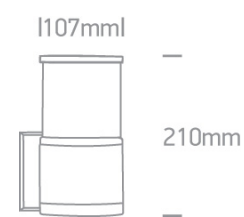

20 Garden &amp; Underwater&gt;The E27 Tube Lights Die cast

67094/B

20W, E27 Garden Tube Lights IP54.

Complies with standard EN60598-1 and any other specific standards.

## Dimensions

## Physical Specification

Item Group	20 Garden & Underwater
Family	The E27 Tube Lights Die cast
Order Code	67094/B
Colour	Black
Material	Die Cast
Shape	Rectangular
Length	107mm
Width	210mm
Surface Wall	Yes
Outdoor	Yes
Adjustable	No