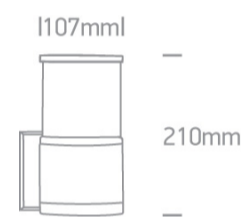

20 Garden & Underwater>The E27 Tube Lights Die cast

67094/AN

20W, E27 Garden Tube Lights IP54.

Complies with standard EN60598-1 and any other specific standards.

Downloads

Dimensions

Physical Specification

Item Group	20 Garden & Underwater
Family	The E27 Tube Lights Die cast
Order Code	67094/AN
Colour	Anthracite
Material	Die Cast
Shape	Rectangular
Length	107mm
Width	210mm
Surface Wall	Yes
Outdoor	Yes
Adjustable	No