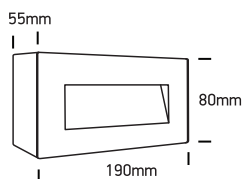

# INSTALLATION MANUAL

67076A

**ecolight**

DARK LIGHT

230V | SMD LED | 5W | IP65 | Glass + metal

AC LED.

80  
CRI

**one**  
LIGHT