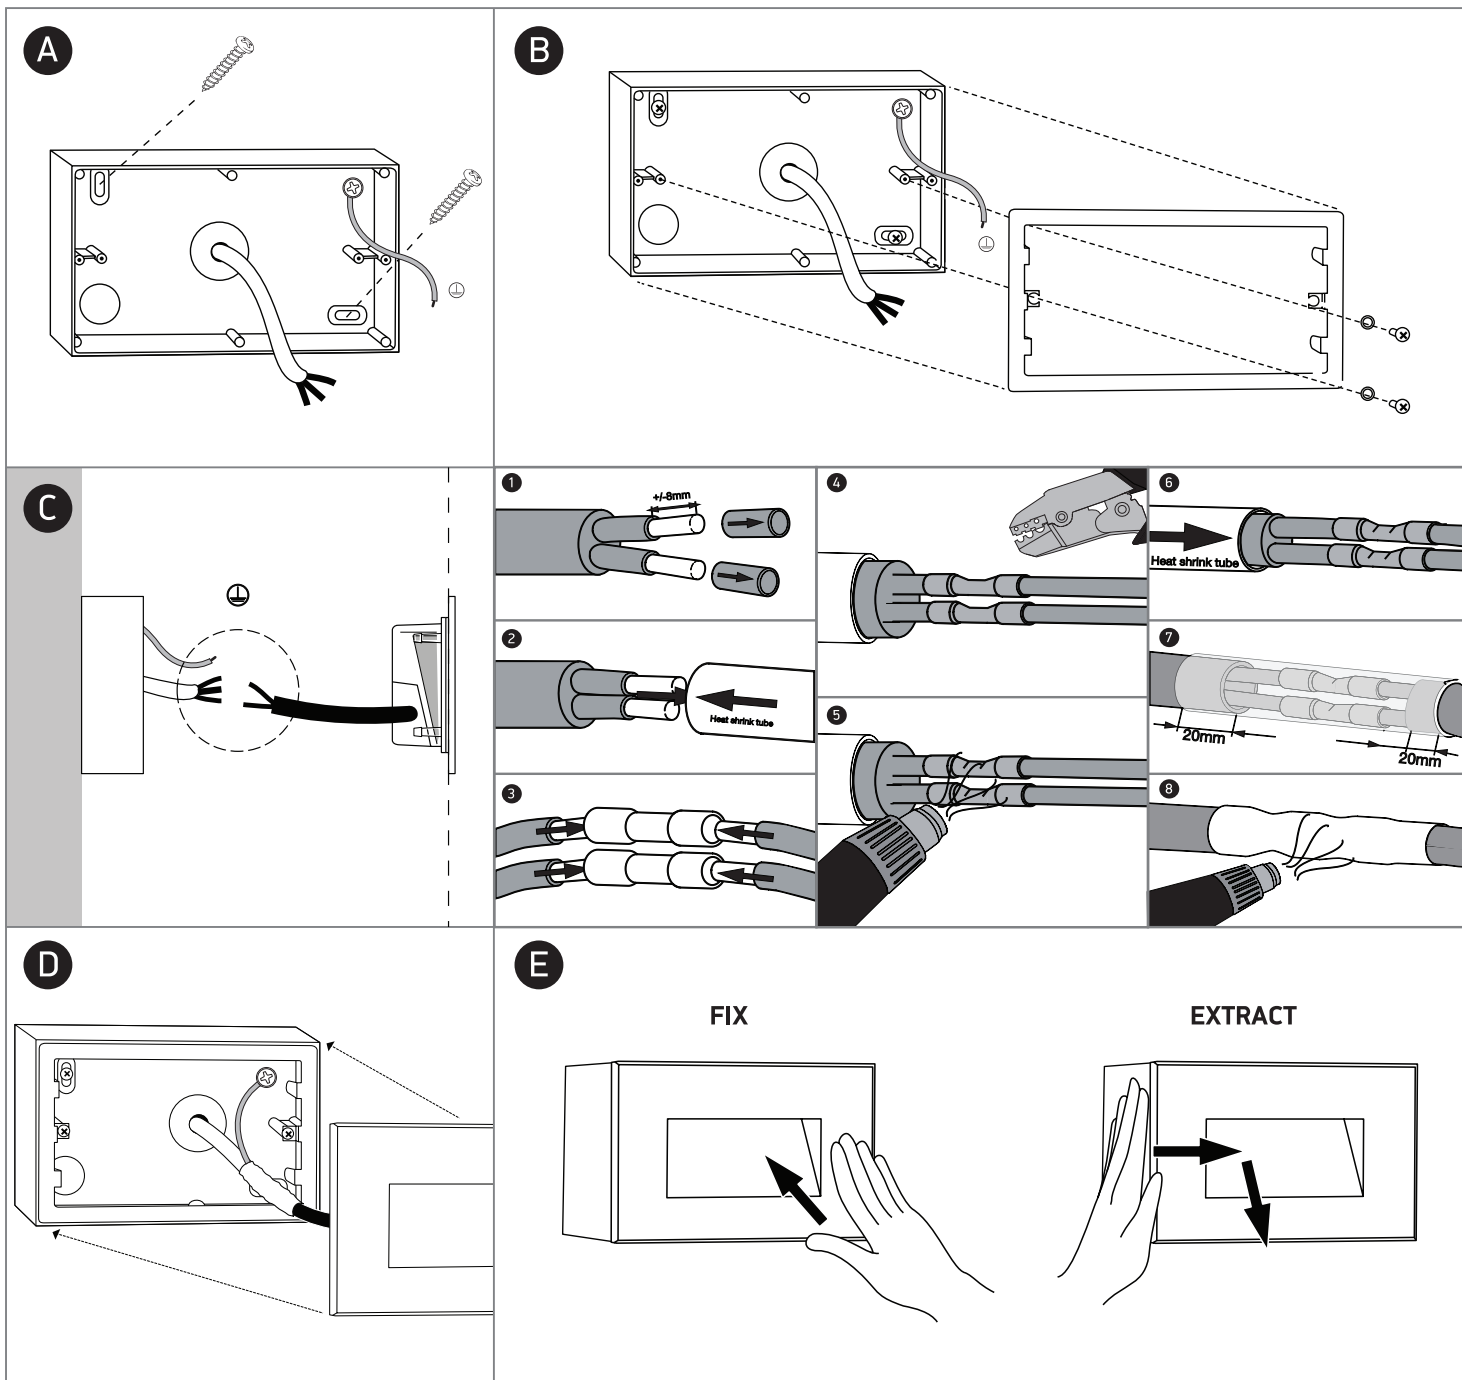

# INSTALLATION MANUAL

67076A

**ecolight**

DARK LIGHT

230V | SMD LED | 5W | IP65 | Glass + metal

AC LED.

80  
CRI

**one**  
LIGHT

## Warnings:

1. Make sure that the product is installed properly before connecting to electricity.
2. Do not cover the fitting.
3. Maintenance and installation should only be carried out by a professional electrician.