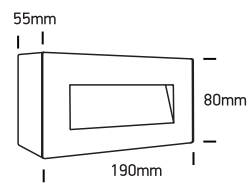

# INSTALLATION MANUAL

67076A

ecolight

DARK LIGHT

230V | SMD LED | 5W | IP65 | Glass + metal

AC LED.

80 CRI

one LIGHT