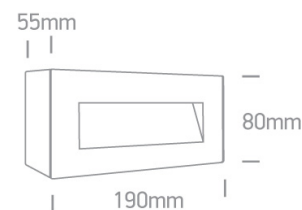

## Dimensions

## Physical Specification

Item Group	13 Wall & Ceiling LED
Family	The Glass Face Wall Lights
Order Code	67076A/B/W
Colour	Black
Material	Glass
Shape	Rectangular
Length	190mm
Width	80mm
Height	55mm
Surface Wall	Yes
Indoor	Yes
Outdoor	Yes