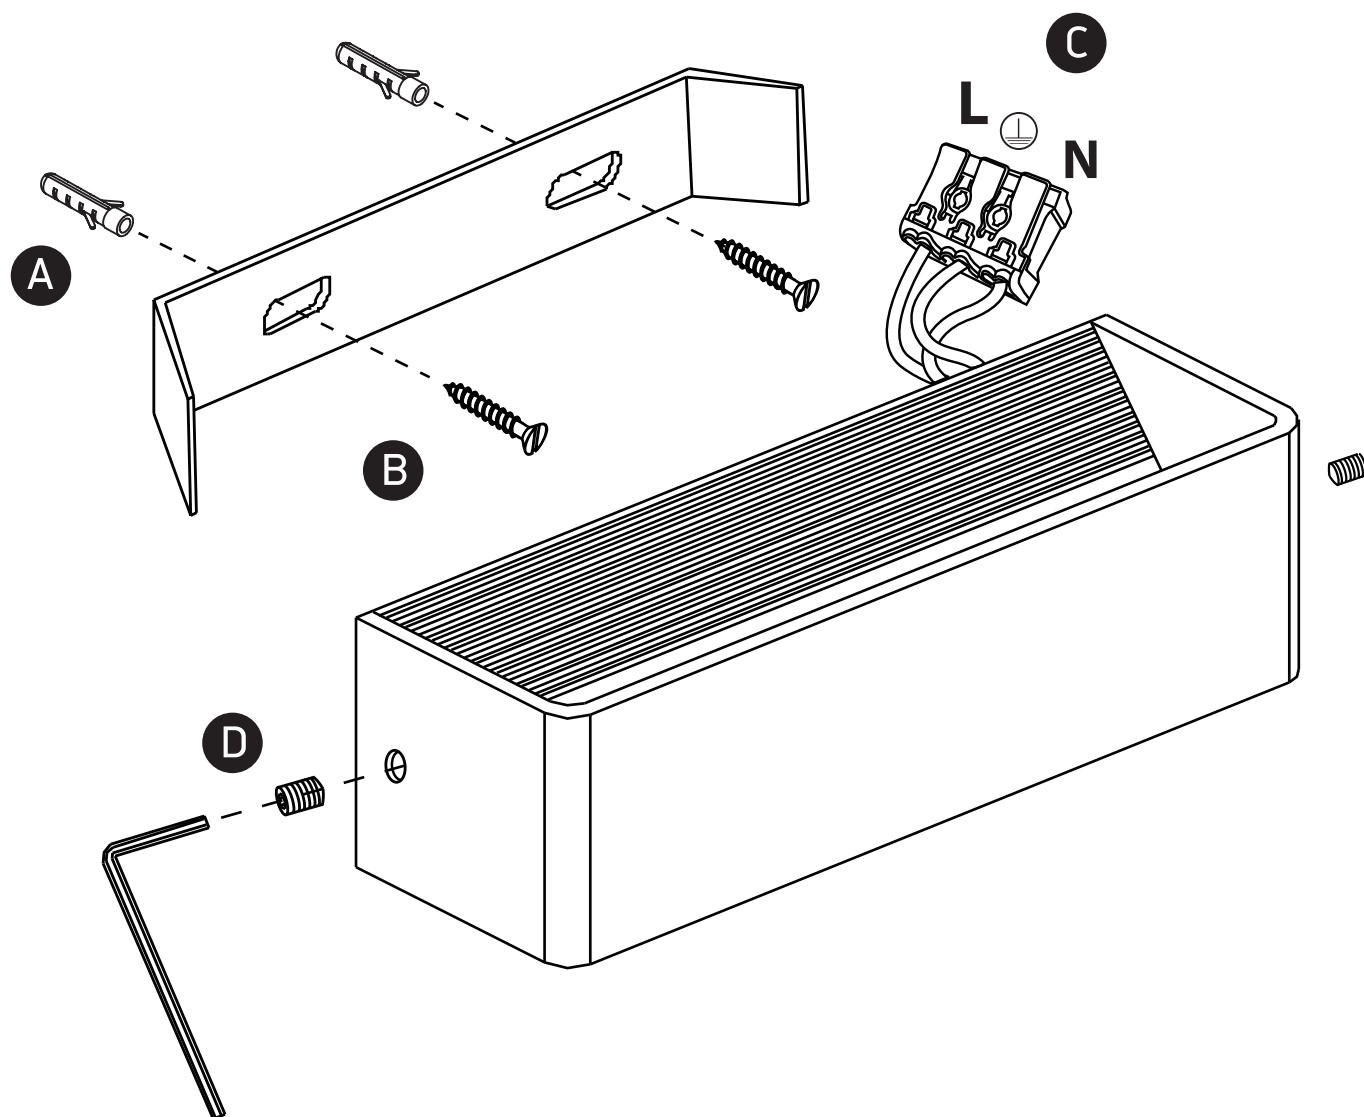

INSTALLATION MANUAL

67466C

ecolight

230V | SMD 2835 | 12W | IP20 | Aluminium

Complete with 300mA driver.

80
CRI

one
LIGHT

Warnings: