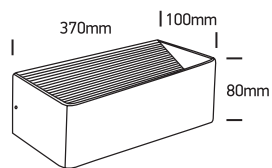

INSTALLATION MANUAL

67466C

ecolight

230V | SMD 2835 | 12W | IP20 | Aluminium

Complete with 300mA driver.

80
CRI

one
LIGHT

Warnings: