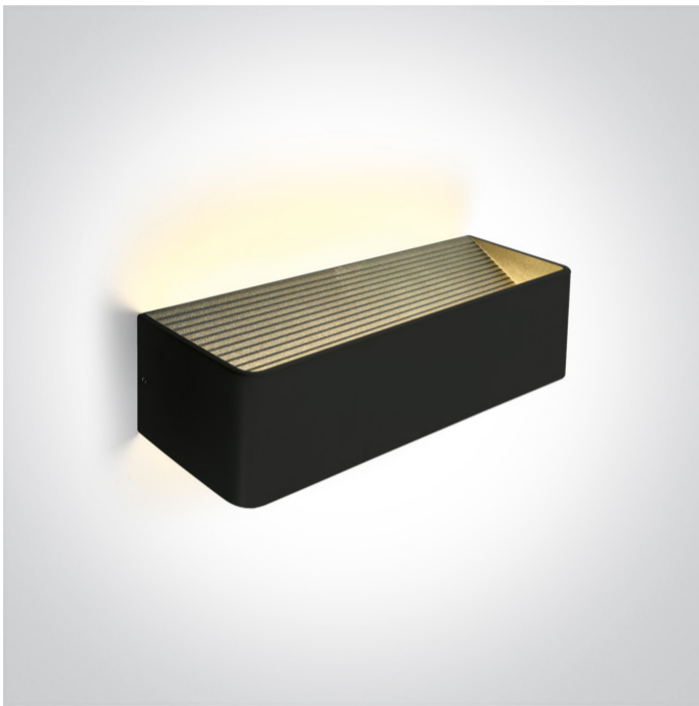

13 Wall & Ceiling LED>The Backlight Wall Range Aluminium

67466C/B/W

12W LED wall surface light IP20.

Complete 300mA driver.

Complies with standard EN60598-1 and any other specific standards.

Downloads

Dimensions

Physical Specification

Item Group	13 Wall & Ceiling LED
Family	The Backlight Wall Range Aluminium
Order Code	67466C/B/W
Colour	Black
Material	Aluminium
Shape	Rectangular
Length	370mm
Width	100mm
Height	80mm
Surface Wall	Yes
Indoor	Yes
Adjustable	No

Gear	Built In
Fitting + Driver	
Input Voltage	220-240V
50 Hz	Yes
60 Hz	Yes
Safety Class	
Power(Watts)	12W
IP Rating	IP20
Light Source	LED built in
Dimmable	No
F Mark	

Fitting	
Input Type	Constant Current
Input Current	300mA
Voltage	38V
Safety Class	
Power(Watts)	11,4W
IP Rating	IP65
Light Source	LED built in
LED Type	SMD 2835
LED Brand	Edison
F Mark	

Illumination Data

Colour Temperature	3000K
Lumen Output	800lm
Light Efficiency	66,67lm/W
CRI	80
Illumination Diagram	

Packing Info

Box Weight	1.350kg
Pcs/Carton	12
Barcode	5291889062851
HS Code	9405409900