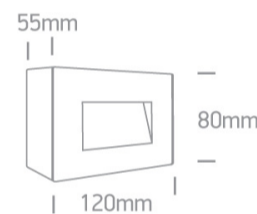

13 Wall & Ceiling LED>The Glass Face Wall Lights

67076/B/W

4W Glass SMD LED surface wall light, IP65.

AC LED

Complies with standard EN60598-1 and any other specific standards.

Downloads

Dimensions

Physical Specification

Item Group	13 Wall & Ceiling LED
Family	The Glass Face Wall Lights
Order Code	67076/B/W
Colour	Black
Material	Glass
Shape	Rectangular
Length	120mm
Width	80mm
Height	55mm
Surface Wall	Yes
Indoor	Yes
Outdoor	Yes