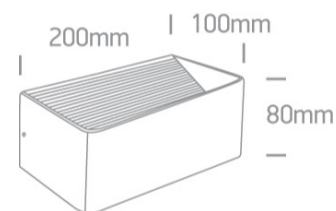

13 Wall &amp; Ceiling LED&gt;The Backlight Wall Range Aluminium

67466B/B/W

6W LED wall surface light IP20.

Complete 300mA driver.

Complies with standard EN60598-1 and any other specific standards.

## Dimensions

## Physical Specification

Item Group	13 Wall & Ceiling LED
Family	The Backlight Wall Range Aluminium
Order Code	67466B/B/W
Colour	Black
Material	Aluminium
Shape	Rectangular
Length	200mm
Width	100mm
Height	80mm
Surface Wall	Yes
Indoor	Yes
Adjustable	No