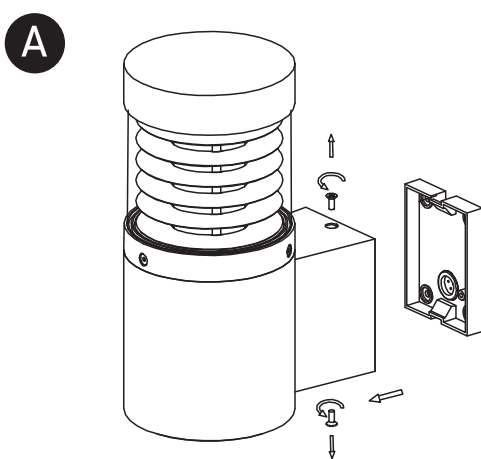

# INSTALLATION MANUAL

67036

**ecolight**

**Ra>80**

**one**  
LIGHT

100-240V | 12W | IP54 | Die cast

Complete with LED driver