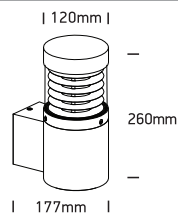

# INSTALLATION MANUAL

67036

**ecolight**

**Ra>80**

**one**  
LIGHT

100-240V | 12W | IP54 | Die cast

Complete with LED driver