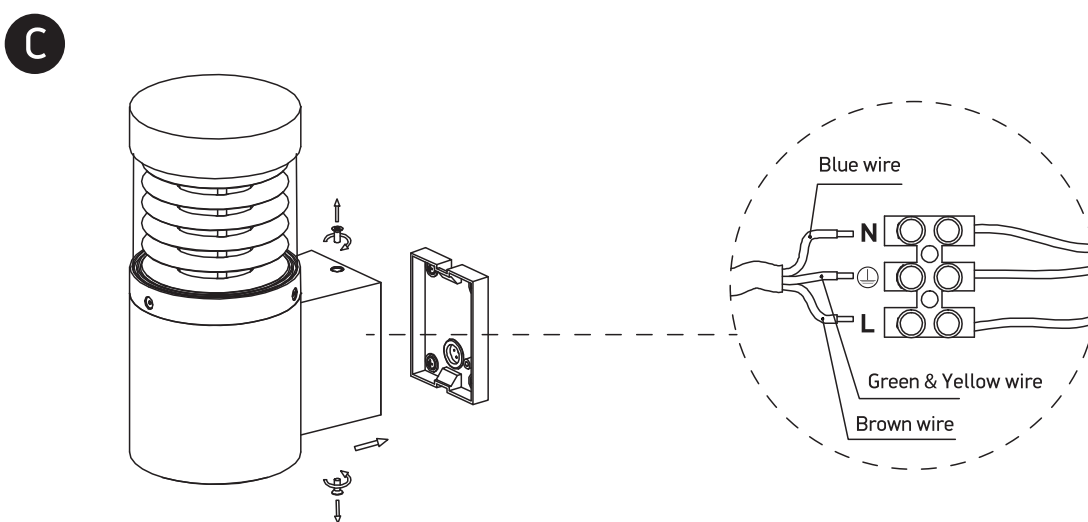

# INSTALLATION MANUAL

67036

**ecolight**

**Ra>80**

**one**  
LIGHT

100-240V | 12W | IP54 | Die cast

Complete with LED driver