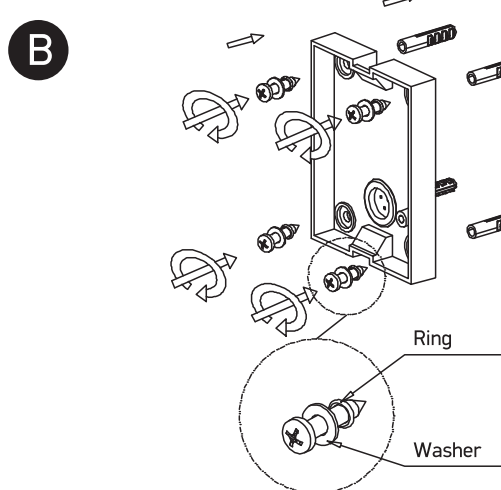

# INSTALLATION MANUAL

67036

**ecolight**

**Ra>80**

**one**  
LIGHT

100-240V | 12W | IP54 | Die cast

Complete with LED driver

## Warnings:

1. Make sure that the product is installed properly before connecting to electricity.
2. Do not cover the fitting.
3. Maintenance and installation should only be carried out by a professional electrician.