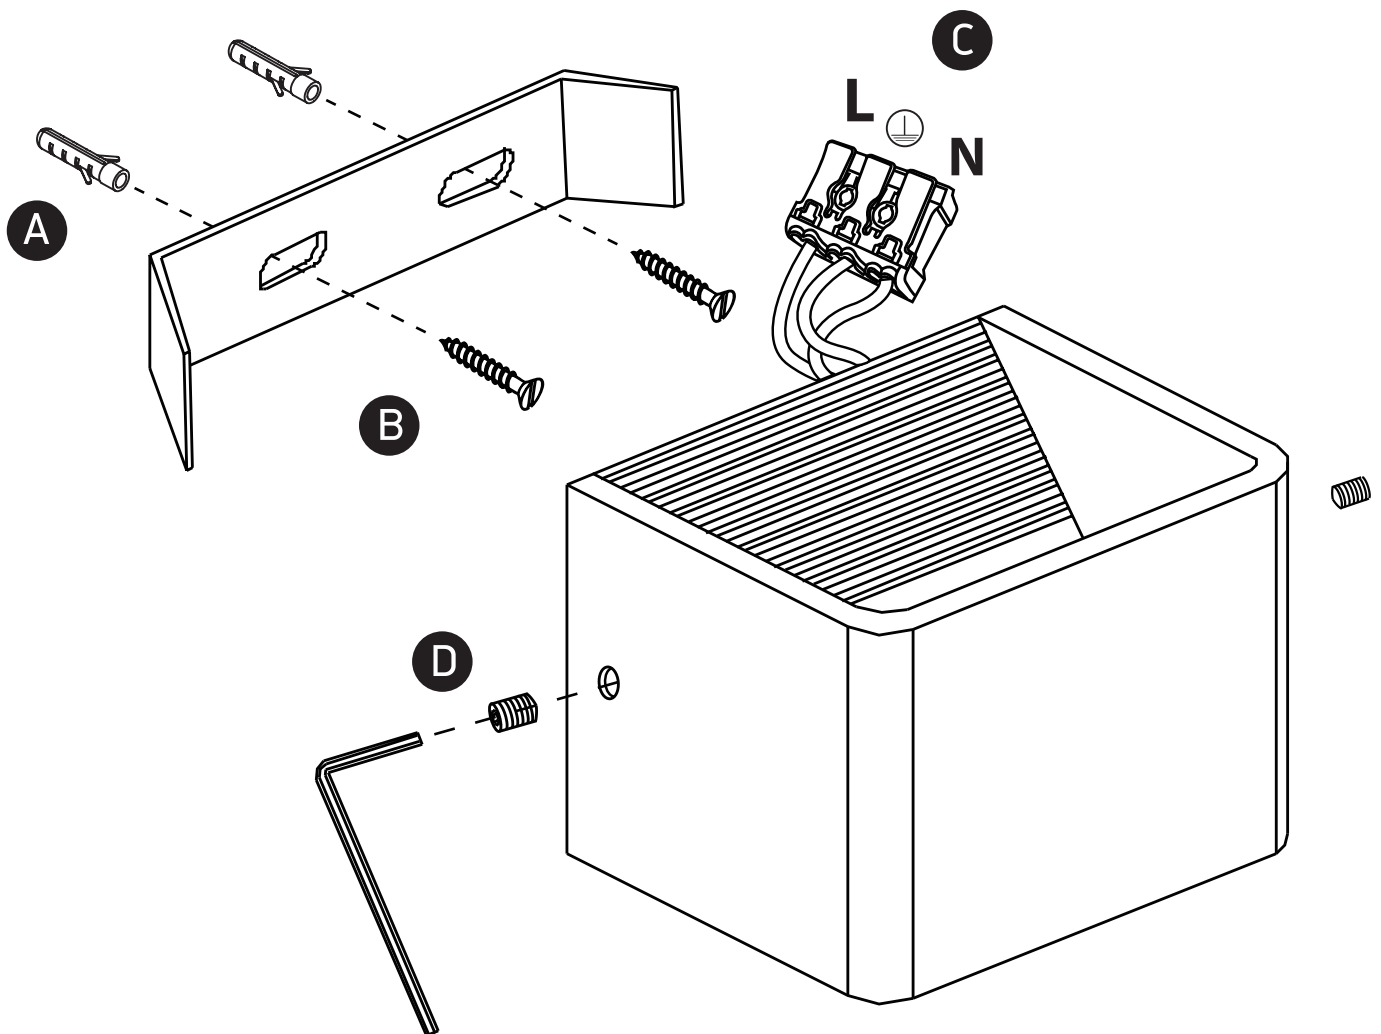

# INSTALLATION MANUAL

67466A

ecolight

230V | SMD 2835 | 6W | IP20 | Aluminium

Complete with 300mA driver.

80  
CRI

one  
LIGHT

## Warnings:

1. Make sure that the product is installed properly before connecting to electricity.
2. Do not cover the fitting.
3. Maintenance and installation should only be carried out by a professional electrician.