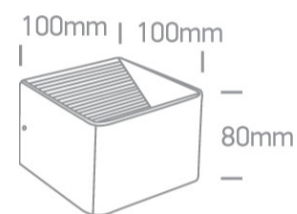

## Dimensions

## Physical Specification

Item Group	13 Wall & Ceiling LED
Family	The Backlight Wall Range Aluminium
Order Code	67466A/B/W
Colour	Black
Material	Aluminium
Shape	Rectangular
Length	100mm
Width	100mm
Height	80mm
Surface Wall	Yes
Indoor	Yes
Adjustable	No