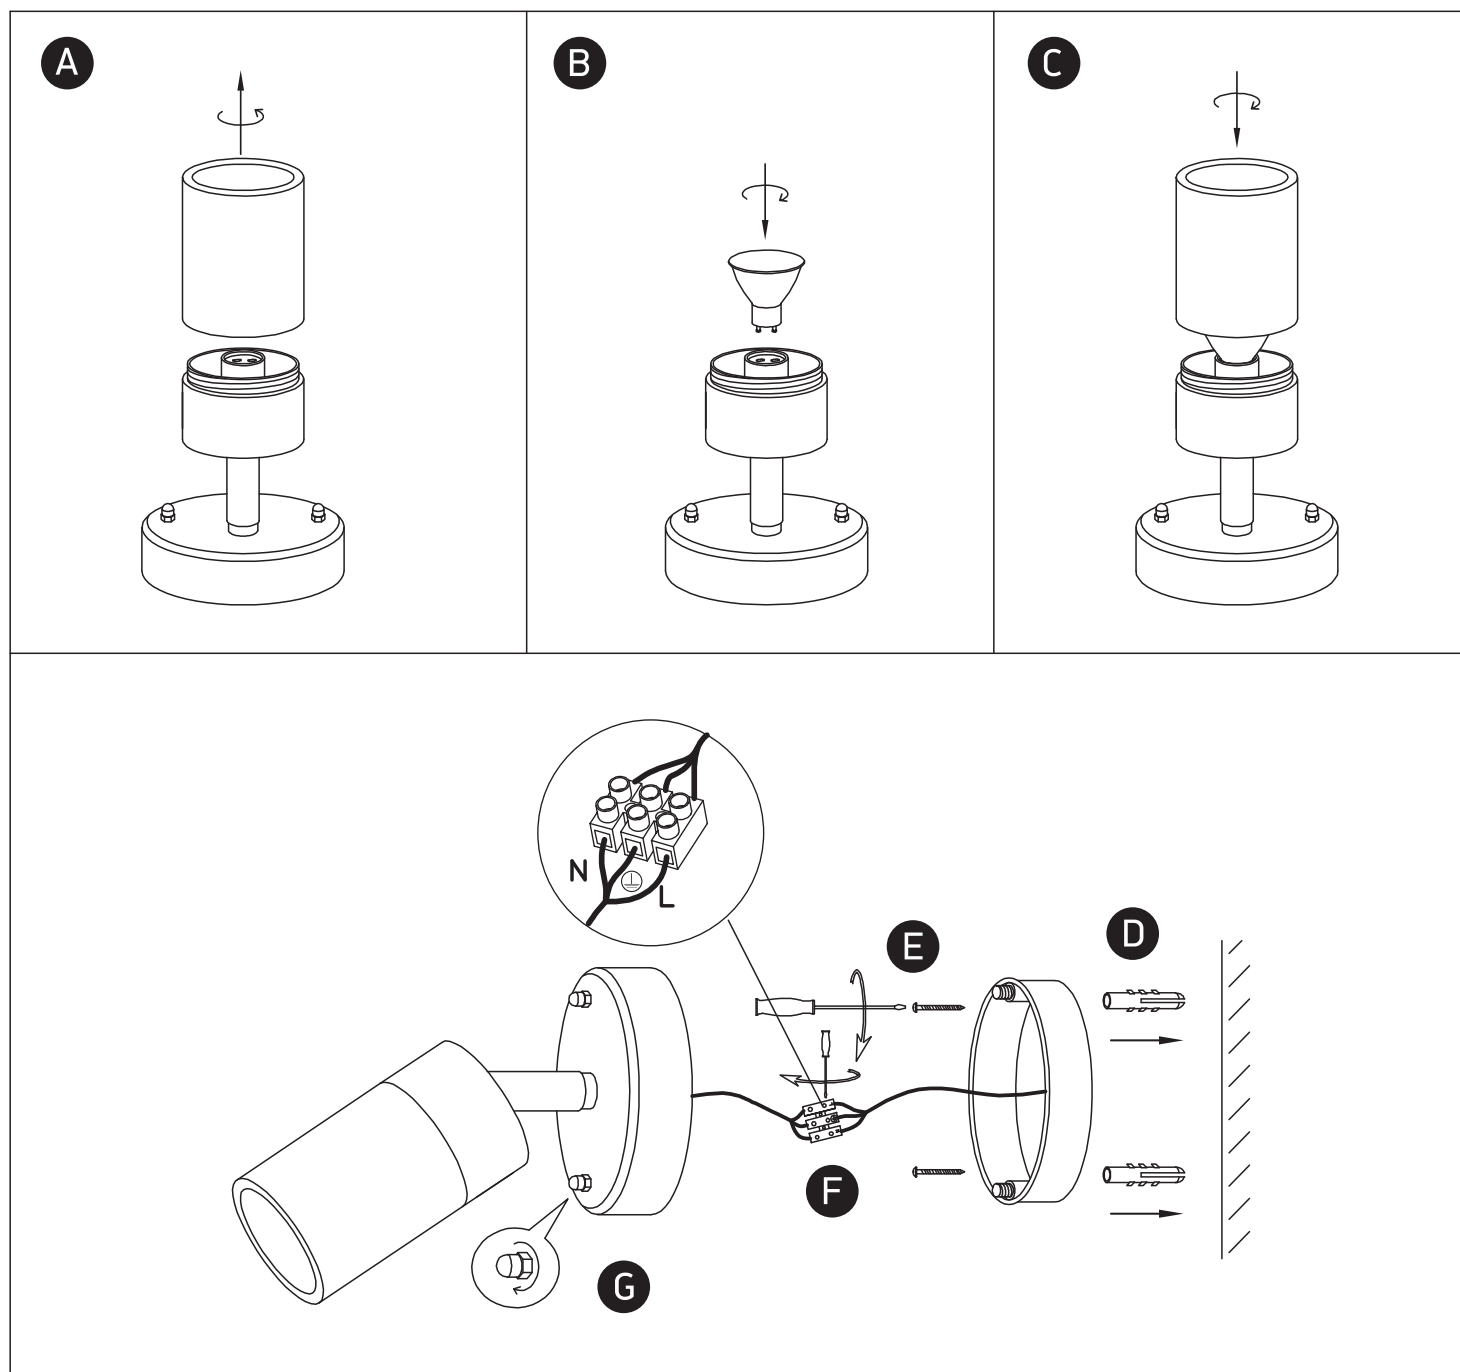

INSTALLATION MANUAL

67032

100-240V | MR16 | GU10 | 35W | IP44 | Stainless steel 304 | Adjustable

Warnings:

1. Make sure that the product is installed properly before connecting to electricity.
2. Do not cover the fitting.
3. Maintenance and installation should only be carried out by a professional electrician.