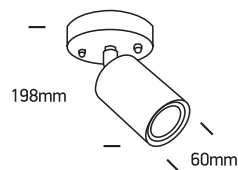

INSTALLATION MANUAL

67032

100-240V | MR16 | GU10 | 35W | IP44 | Stainless steel 304 | Adjustable

Warnings:

1. Make sure that the product is installed properly before connecting to electricity.
2. Do not cover the fitting.
3. Maintenance and installation should only be carried out by a professional electrician.