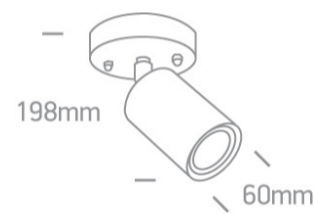

12 Wall & Ceiling>The GU10 Indoor/Outdoor Spots

67032

35W MR16 GU10 Outdoor Wall & Ceiling Spot, IP44.

Complies with standard EN60598-1 and any other specific standards.

Downloads

Dimensions

Physical Specification

Item Group	12 Wall & Ceiling
Family	The GU10 Indoor/Outdoor Spots
Order Code	67032
Colour	Stainless Steel
Material	Stainless Steel 304
Shape	Circular
Height	60mm
Diameter	198mm
Surface Ceiling	Yes
Surface Wall	Yes
Indoor	Yes
Outdoor	Yes